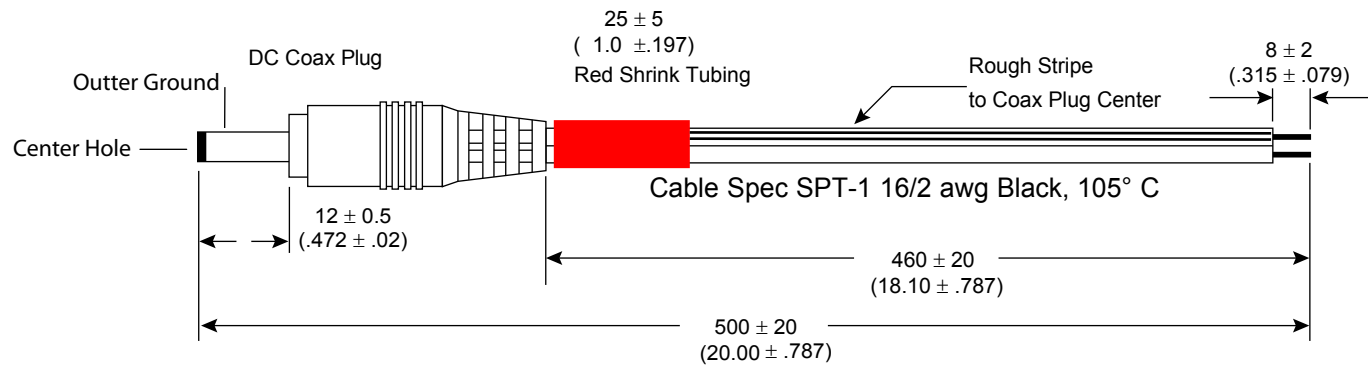

## DC Coax Plug Power Cable

**Dimensions: mm and (In.)**

### **Specifications:**

5.5 x 2.5 x 12 DC Plug to Stripped and Tinned  
Cable Spec SPT-1 16/2 awg Black, 105° C  
Center to Rough Stripe Wire  
Part number: DC Coax Plug Power Cable  
Test for Open, Shorts, Continuity and Polarity